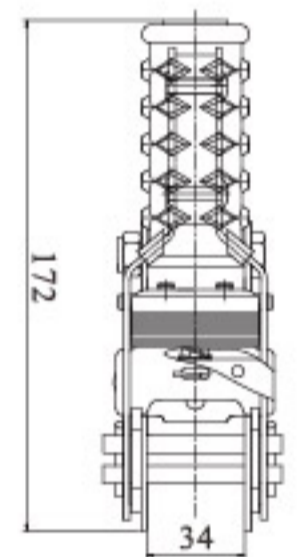

QL32C

◆ Width: 35mm
B/S: 1500KG
40PCS/CTN,G.W/N.W:20KG/19KG