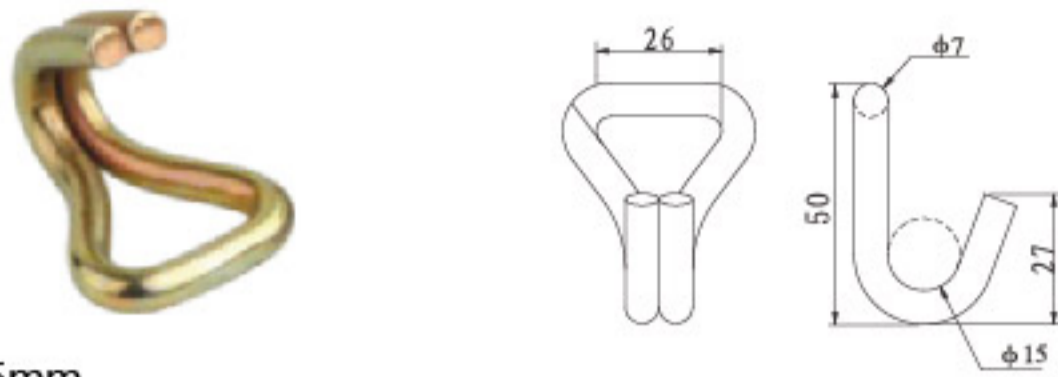

QL307

◆ Width: 25mm
B/S: 1350KG
400PCS/CTN,G.W/N.W:23KG/22KG