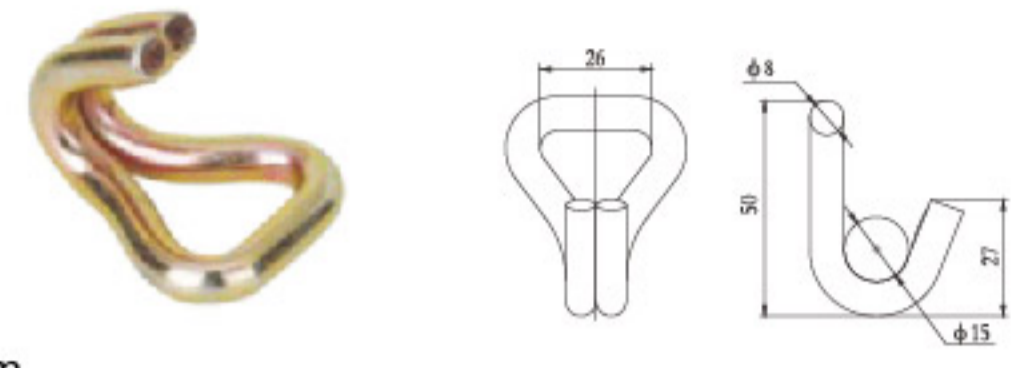

QL307A

◆ Width: 25mm
B/S: 1500KG
300PCS/CTN,G.W/N.W:25KG/24KG