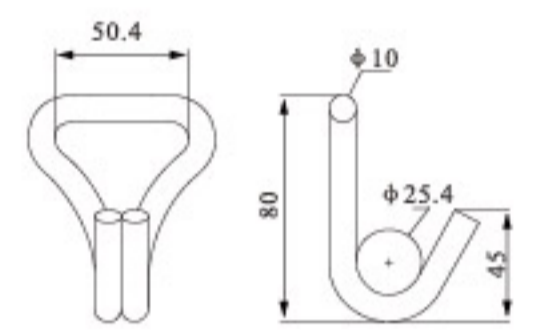

**WIRE HOOK**

QL310A

◆ Width: 35mm  
B/S: 3000KG  
50PCS/CTN,G.W/N.W:15KG/14.5KG

QL315+D24

◆ Width: 40mm  
B/S: 3000KG  
100PCS/CTN,G.W/N.W:26KG/25KG

QL302

◆ Width: 45mm  
B/S: 3000KG  
100PCS/CTN,G.W/N.W:21.5KG/20.5KG

QL504

◆ Width: 50mm  
B/S: 2250KG  
100PCS/CTN,G.W/N.W:20KG/19KG

QL304

◆ Width: 50mm  
B/S: 1100KG  
400PCS/CTN,G.W/N.W:24.5KG/23.5KG

QL501

◆ Width: 50mm  
B/S: 5000KG  
100PCS/CTN,G.W/N.W:29KG/28KG

QL501G

◆ Width: 50mm  
B/S: 5000KG  
100PCS/CTN,G.W/N.W:23KG/24KG