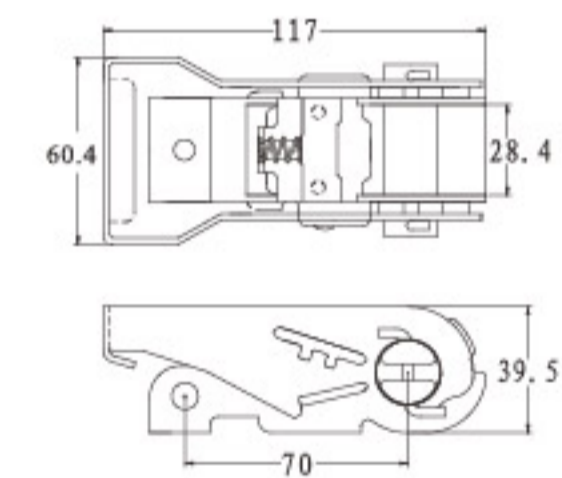

QL29A

◆ Width: 25mm  
B/S: 800KG  
100PCS/CTN,G.W/N.W:23KG/22KG

QL29B

◆ Width: 25mm  
B/S: 800KG  
100PCS/CTN,G.W/N.W:22KG/21KG

QL25

◆ Width: 25mm  
B/S: 1500KG  
40PCS/CTN,G.W/N.W:15KG/14KG

QL26

◆ Width: 25mm  
B/S: 1500KG  
40PCS/CTN,G.W/N.W:15KG/14KG

QL26C

◆ Width: 25mm  
B/S: 1875KG  
40PCS/CTN,G.W/N.W:15KG/14KG

QL26 Stainless Steel

◆ Width: 25mm  
B/S: 1500KG  
40PCS/CTN,G.W/N.W:16KG/15KG

QL27

◆ Width: 25mm  
B/S: 1500KG  
40PCS/CTN,G.W/N.W:15KG/14KG