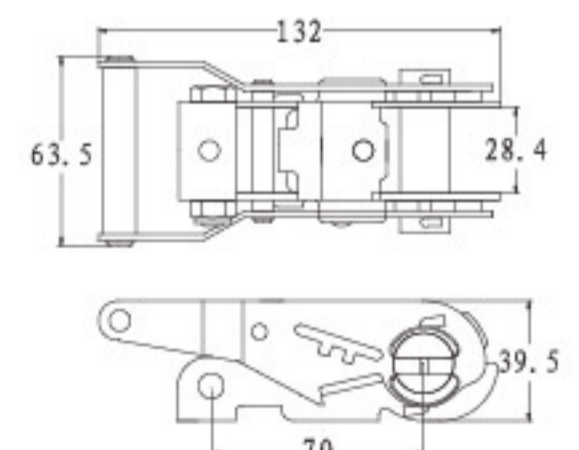

QL26C

◆ Width: 25mm  
B/S: 1875KG  
40PCS/CTN,G.W/N.W:15KG/14KG

QL26 Stainless Steel

◆ Width: 25mm  
B/S: 1500KG  
40PCS/CTN,G.W/N.W:16KG/15KG

QL27

◆ Width: 25mm  
B/S: 1500KG  
40PCS/CTN,G.W/N.W:15KG/14KG